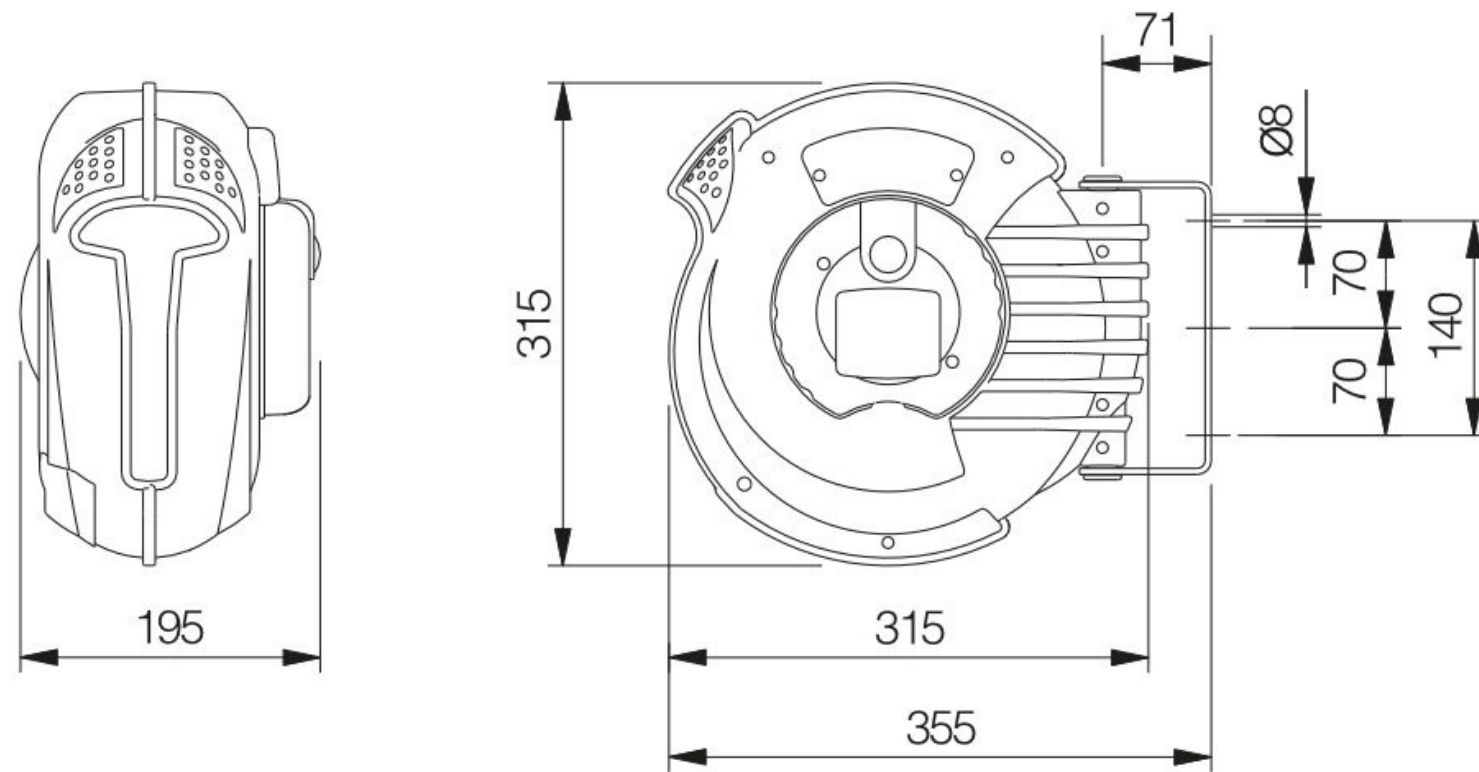

SafeBox Standard

Dimensions (cm)

42 x 39 x 23

Pallet

48 pcs

SafeBox Maxi

Dimensions (cm)

50 x 43,5 x 23,5

Pallet

28 pcs

SafeBox Roll Classic

Dimensions (cm)

28 x 28 x 19

Pallet

100 pz

SafeBox Roll Compact

Dimensions (cm)

36 x 33 x 21

Pallet

72 pz