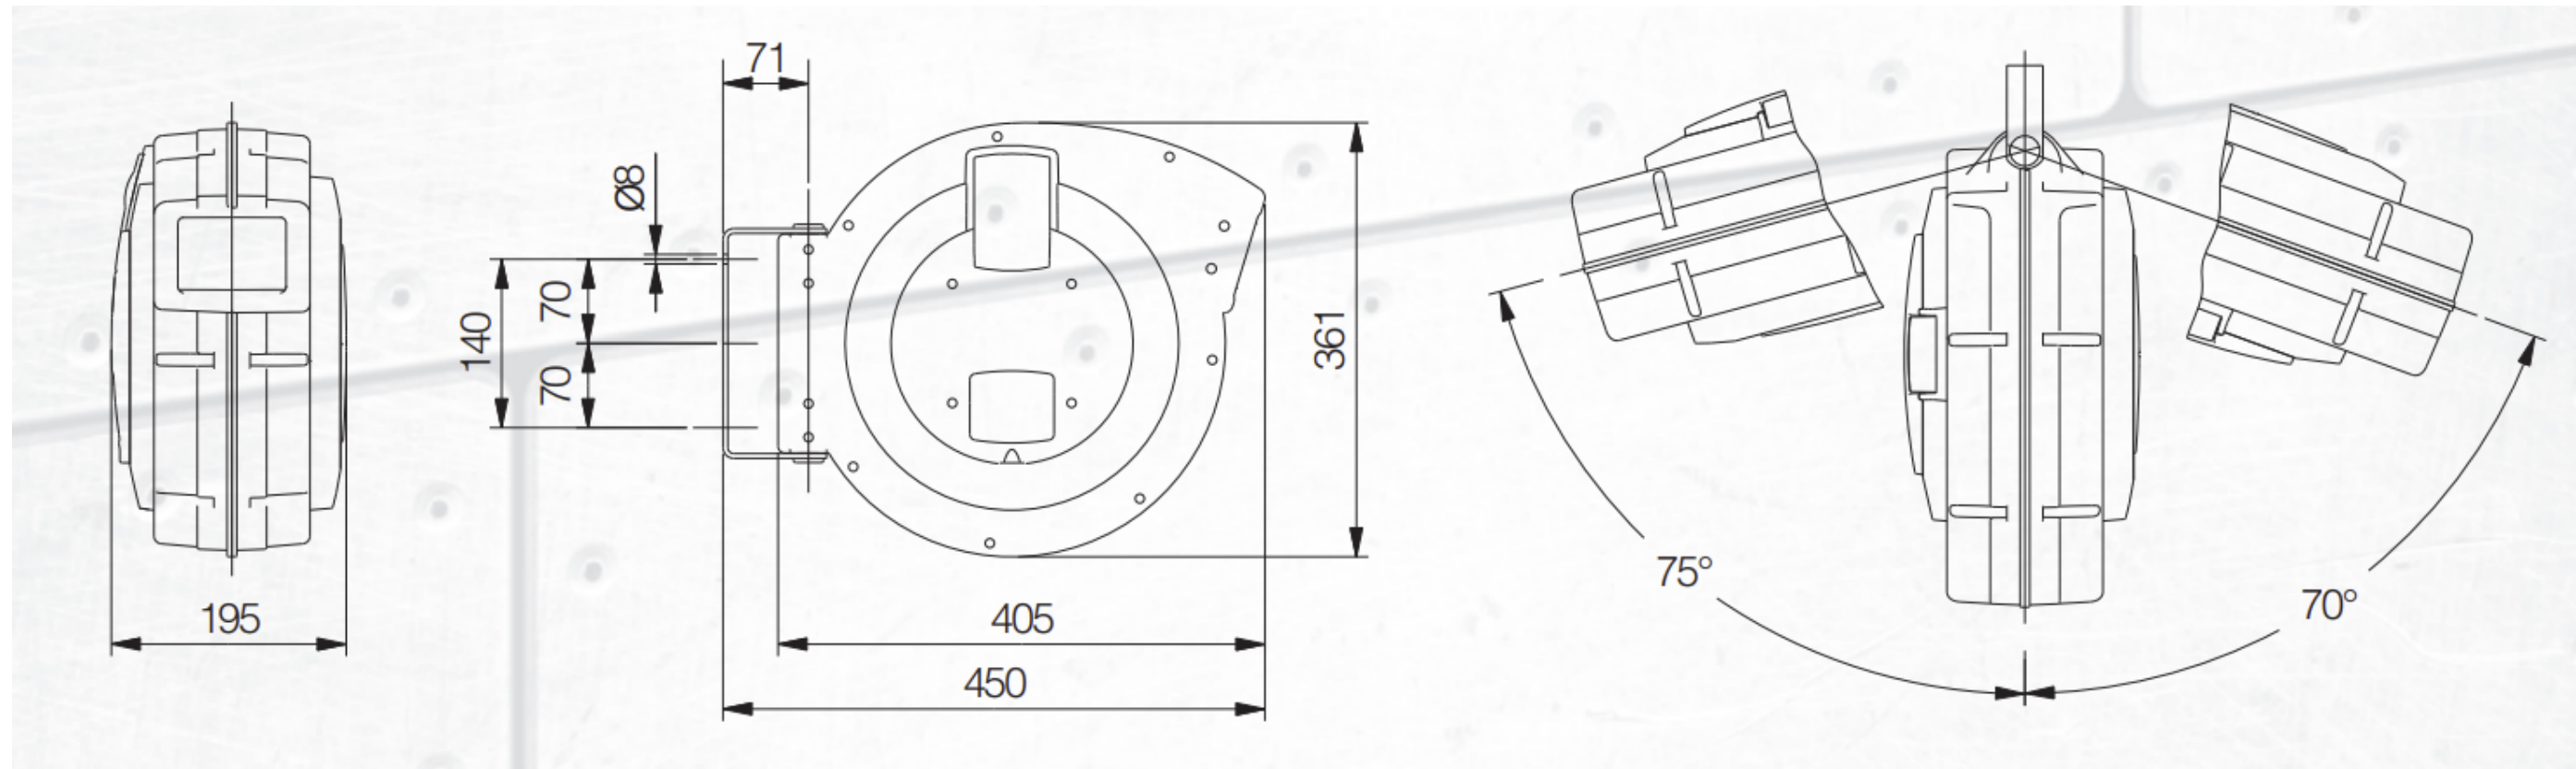

SafeBox Standard

Dimensions (cm)

42 x 39 x 23

Pallet

48 pcs

SafeBox Maxi

Dimensions (cm)

50 x 43,5 x 23,5

Pallet

28 pcs

SafeBox Roll Classic

Dimensions (cm)

28 x 28 x 19

Pallet

100 pz

SafeBox Roll Compact

Dimensions (cm)

36 x 33 x 21

Pallet

72 pz