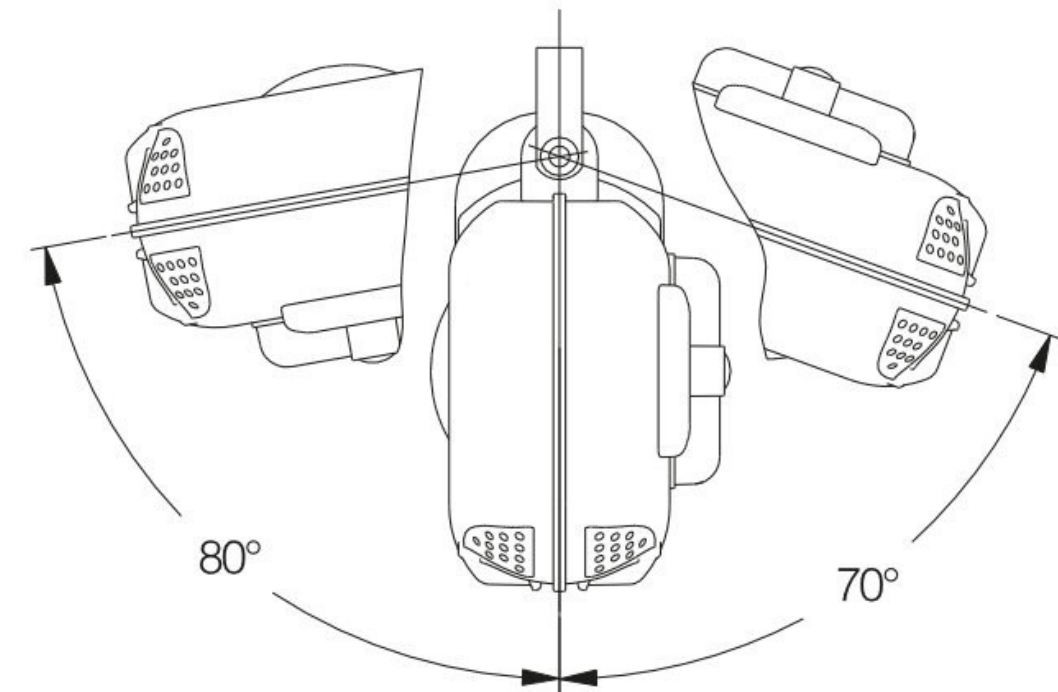

SafeBox Standard

Dimensions (cm)

42 x 39 x 23

Pallet

48 pcs

SafeBox Maxi

Dimensions (cm)

50 x 43,5 x 23,5

Pallet

28 pcs

SafeBox Roll Classic

Dimensions (cm)

28 x 28 x 19

Pallet

100 pz

SafeBox Roll Compact

Dimensions (cm)

36 x 33 x 21

Pallet

72 pz