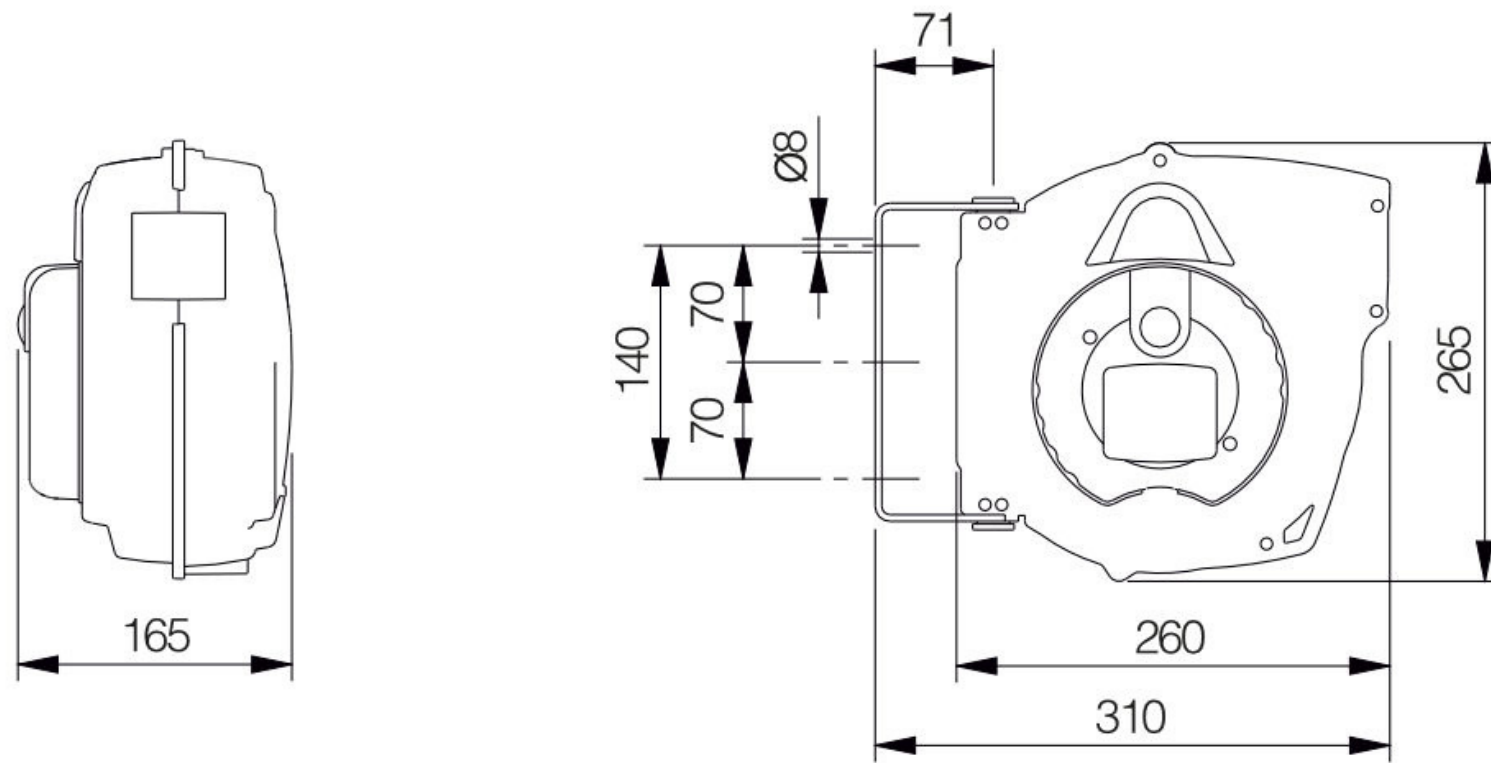

SafeBox Standard

Dimensions (cm)

42 x 39 x 23

Pallet

48 pcs

SafeBox Maxi

Dimensions (cm)

50 x 43,5 x 23,5

Pallet

28 pcs

SafeBox Roll Classic

Dimensions (cm)

28 x 28 x 19

Pallet

100 pz

SafeBox Roll Compact

Dimensions (cm)

36 x 33 x 21

Pallet

72 pz