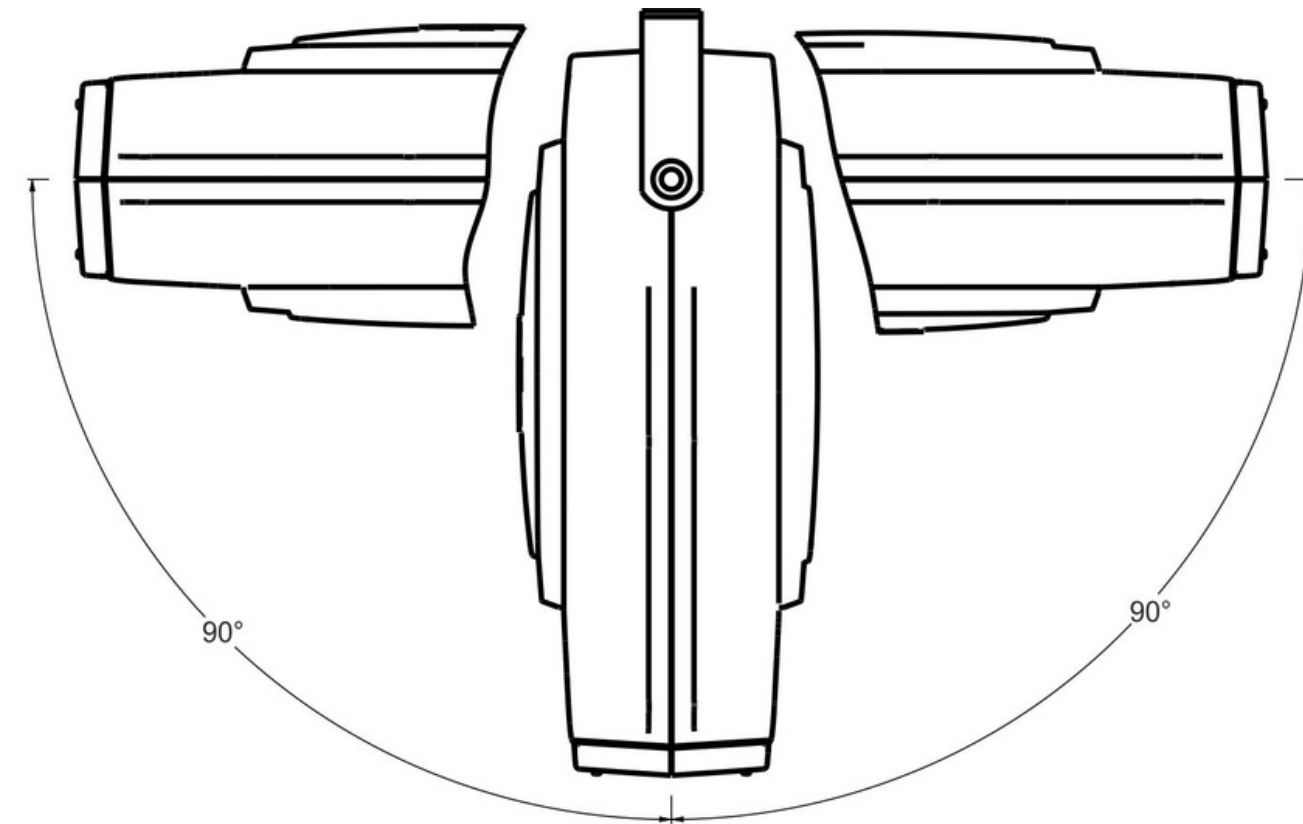

SafeBox Standard

Dimensions (cm)

42 x 39 x 23

Pallet

48 pcs

SafeBox Maxi

Dimensions (cm)

50 x 43,5 x 23,5

Pallet

28 pcs

SafeBox Roll Classic

Dimensions (cm)

28 x 28 x 19

Pallet

100 pz

SafeBox Roll Compact

Dimensions (cm)

36 x 33 x 21

Pallet

72 pz