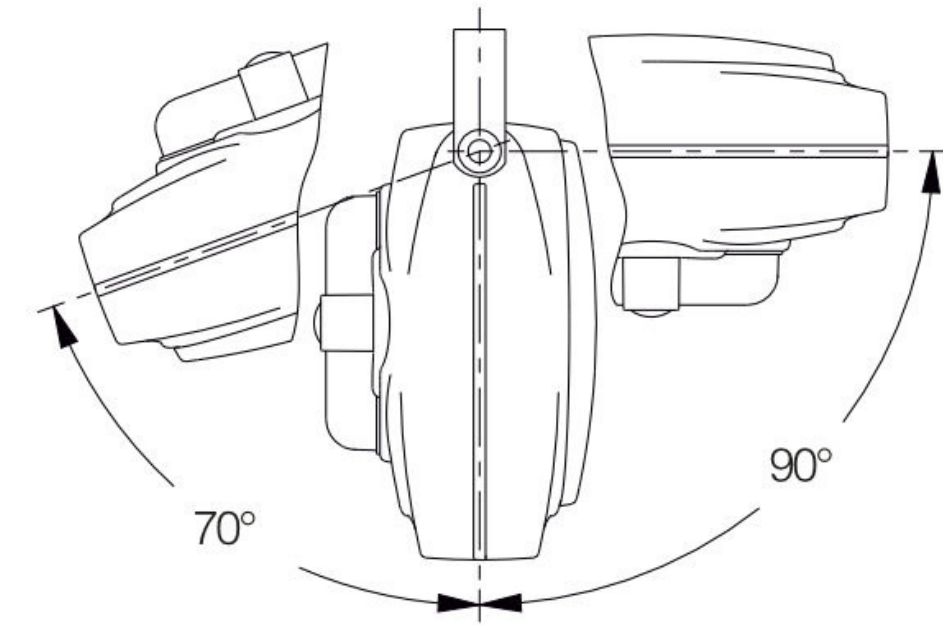

SafeBox Standard

Dimensions (cm)

42 x 39 x 23

Pallet

48 pcs

SafeBox Maxi

Dimensions (cm)

50 x 43,5 x 23,5

Pallet

28 pcs

SafeBox Roll Classic

Dimensions (cm)

28 x 28 x 19

Pallet

100 pz

SafeBox Roll Compact

Dimensions (cm)

36 x 33 x 21

Pallet

72 pz