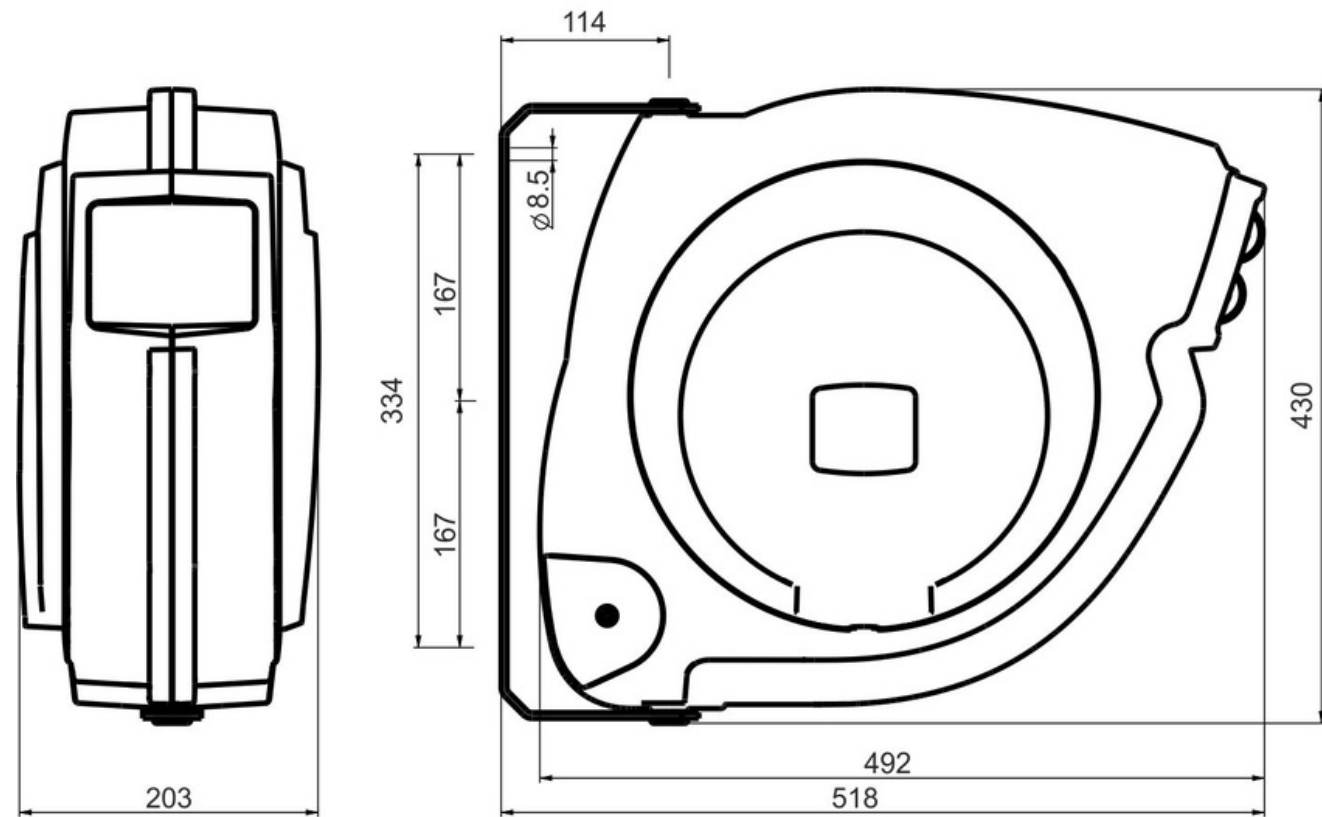

SafeBox Standard

Dimensions (cm)

42 x 39 x 23

Pallet

48 pcs

SafeBox Maxi

Dimensions (cm)

50 x 43,5 x 23,5

Pallet

28 pcs

SafeBox Roll Classic

Dimensions (cm)

28 x 28 x 19

Pallet

100 pz

SafeBox Roll Compact

Dimensions (cm)

36 x 33 x 21

Pallet

72 pz